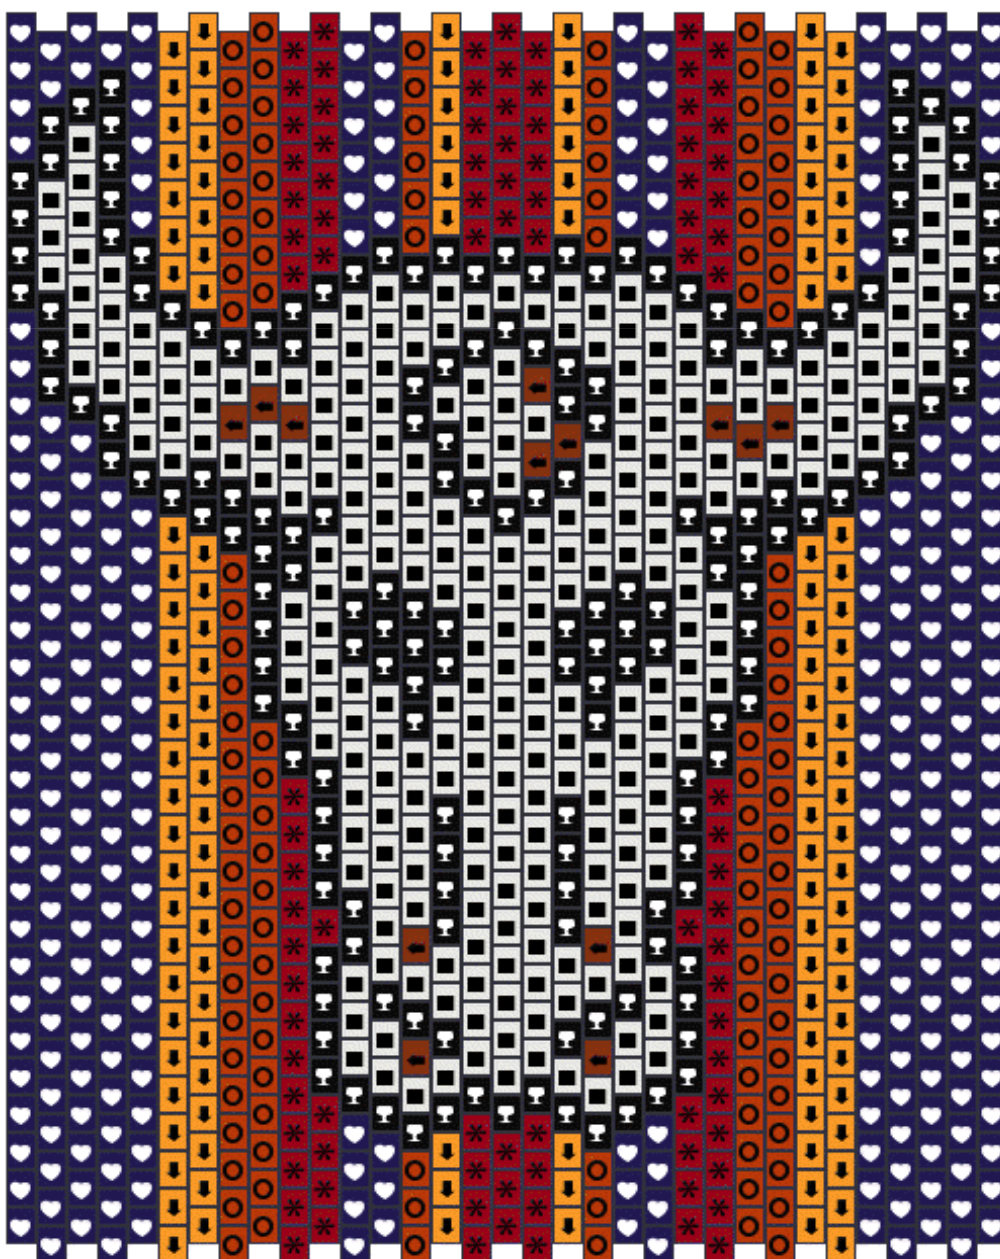

# Cow Skull Pouch

Panel width, height: 1.65 , 2.20

Weave: Peyote

Total colors: 7

Total beads: 1089

Quan	Name
291	377
93	753
116	653
126	651
270	200
180	010
13	794

Copyright August 2004 Sarah Davis

Sarahsbeadingobsession.com

Beading.obsession@yahoo.com

[Peyote Stitch Version](#)

"Cow Skull Pouch Peyote Version" August 2004 All Rights Reserved Sarahs Beading Obsession Intended for personal use only, not intended for resale or production use without the express written permission of the artist. Thank you for your purchase!

# Cow Skull Pouch

Copyright August 2004 Sarah Davis

Sarahsbeadingobsession.com

Beading.obsession@yahoo.com

[Peyote Stitch Version](#)

Panel width, height: 1.65 . 2.20

Weave: Peyote

Total colors: 4

Total beads: 1089

	Quan	Name
  	462	377
  	231	753
  	198	653
  	198	651